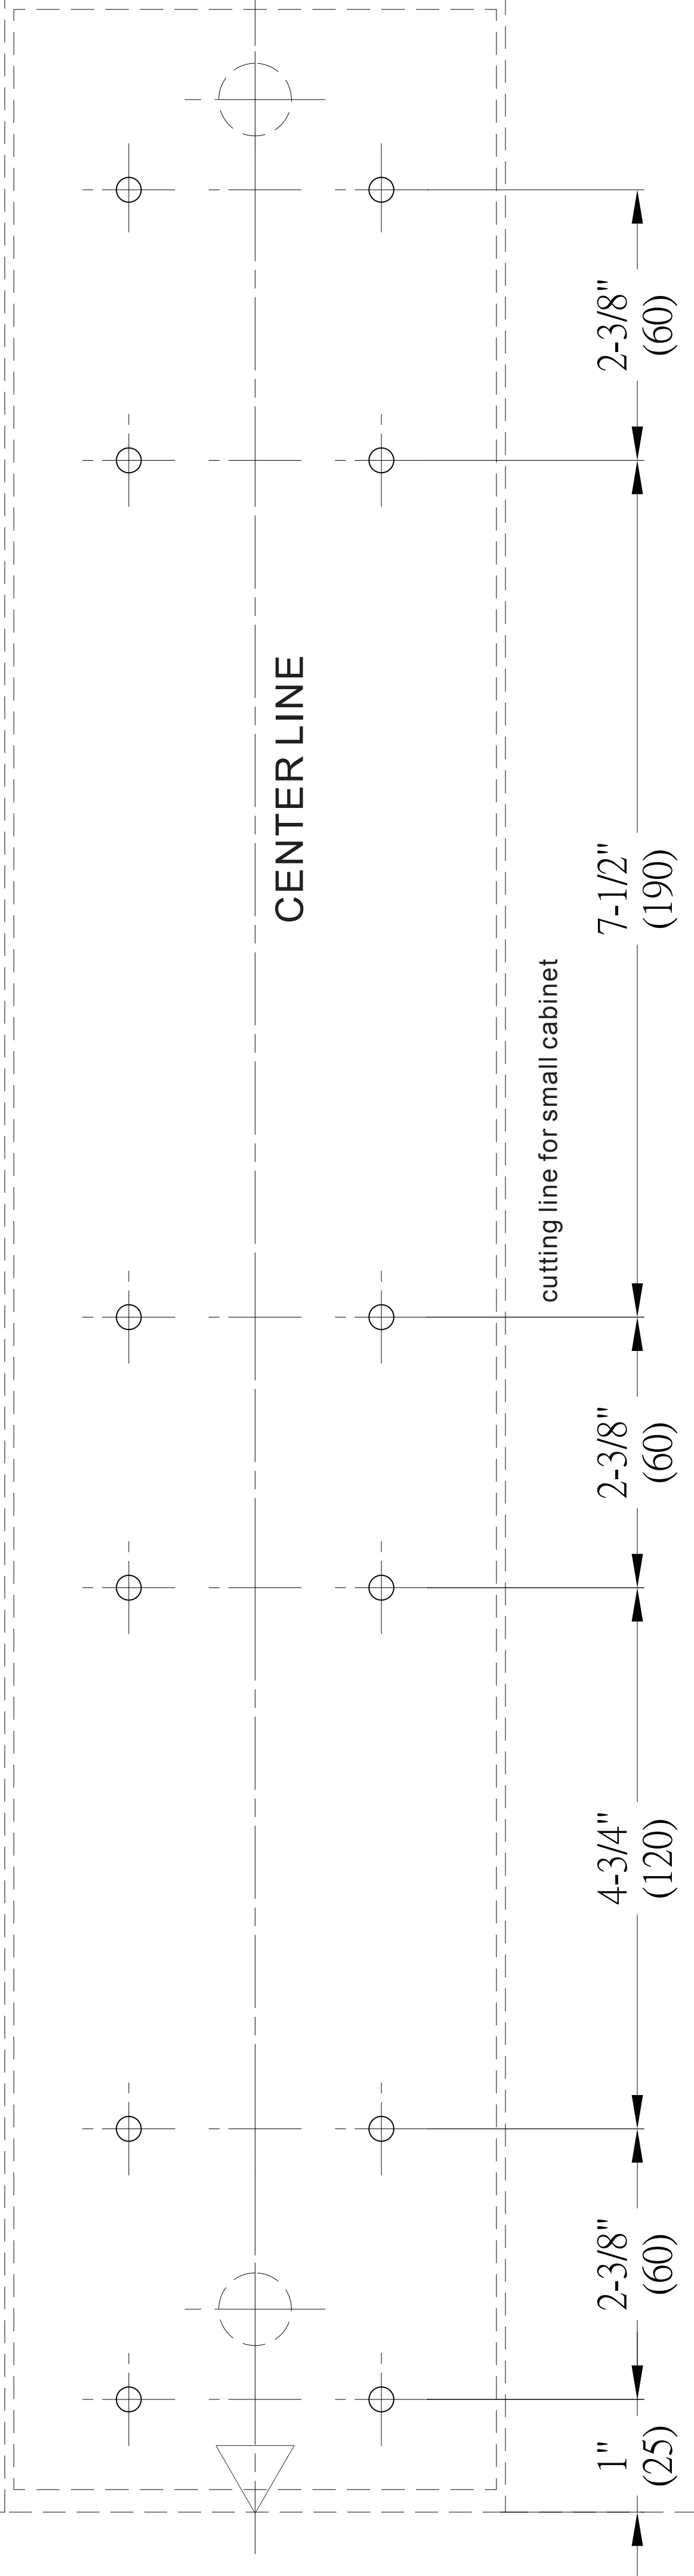

FRONT SIDE  
(DOOR)

12400 Earl Jones Way  
Louisville, KY 40299  
rev-a-shelf.com  
Customer Service: 800-626-1126

5300/5700 SERIES PULLOUT PANTRY BOTTOM SLIDE TEMPLATE

cutting line for small cabinet

12400 Earl Jones Way  
Louisville, KY 40299  
rev-a-shelf.com  
Customer Service: 800-626-1126

### 5300/5700 SERIES PULLOUT PANTRY TOP SLIDE TEMPLATE

cutting line for small cabinet

CENTER LINE

cutting line for small cabinet

FRONT SIDE  
(DOOR)